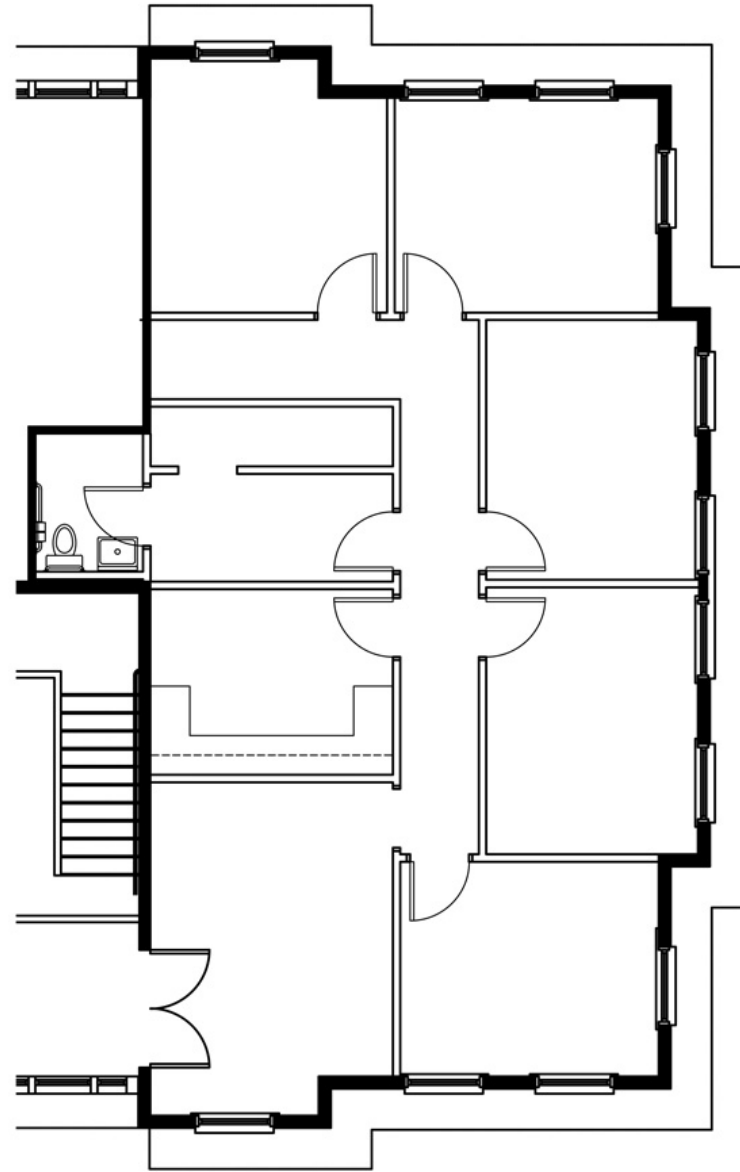

SUITE 250

VILLA D- FLOOR 2

11600 North Community House Road

1,587 RSF

Scale: 1/8" = 1'0"

KEY PLAN