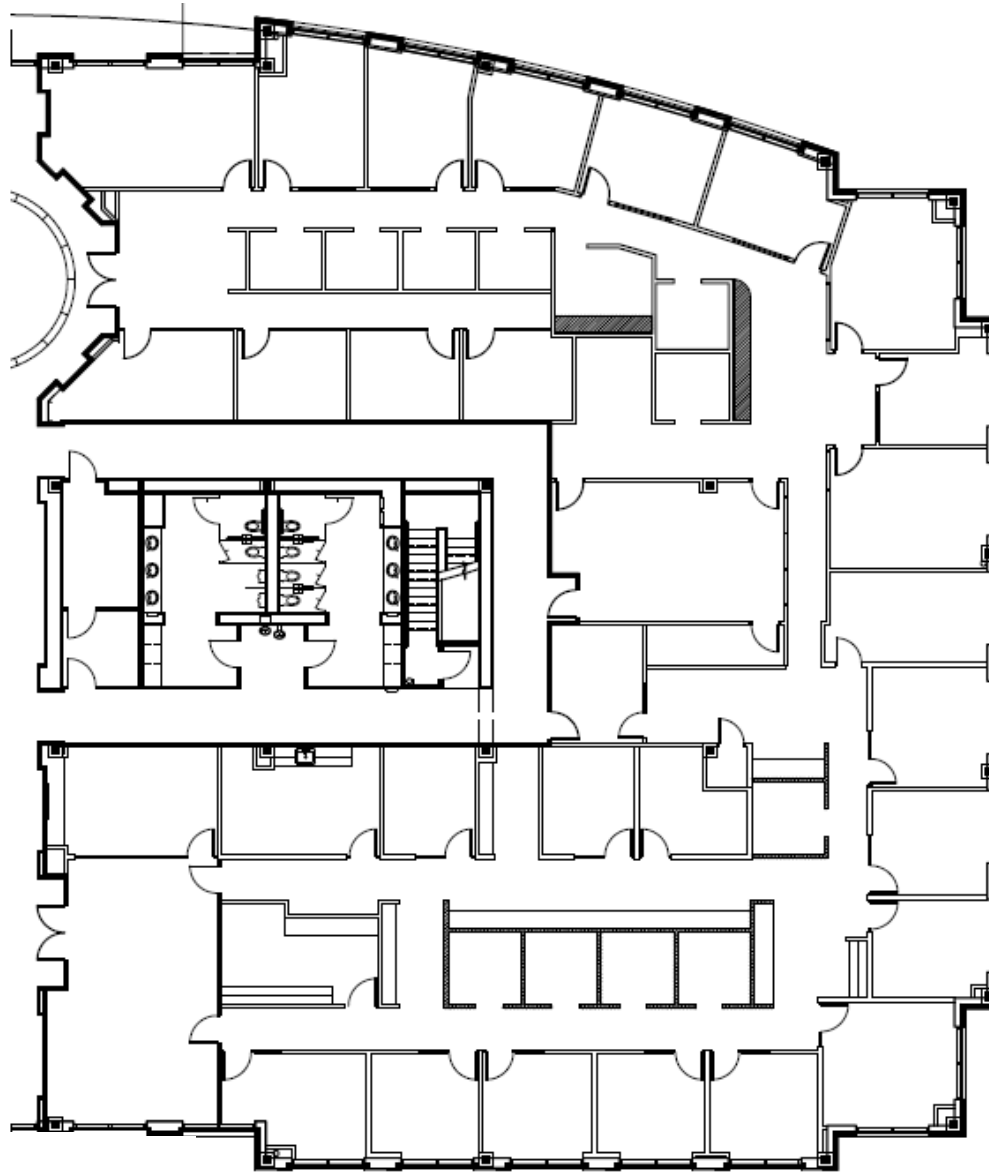

SUITE 100

HIXON - FLOOR I

13850 Ballantyne Corporate Place

11,261 RSF
9,708 USF

Not to Scale

KEY PLAN

NORTHWOOD
OFFICE 

SMITH
HARRIS
DESIGN
ASSOCIATES