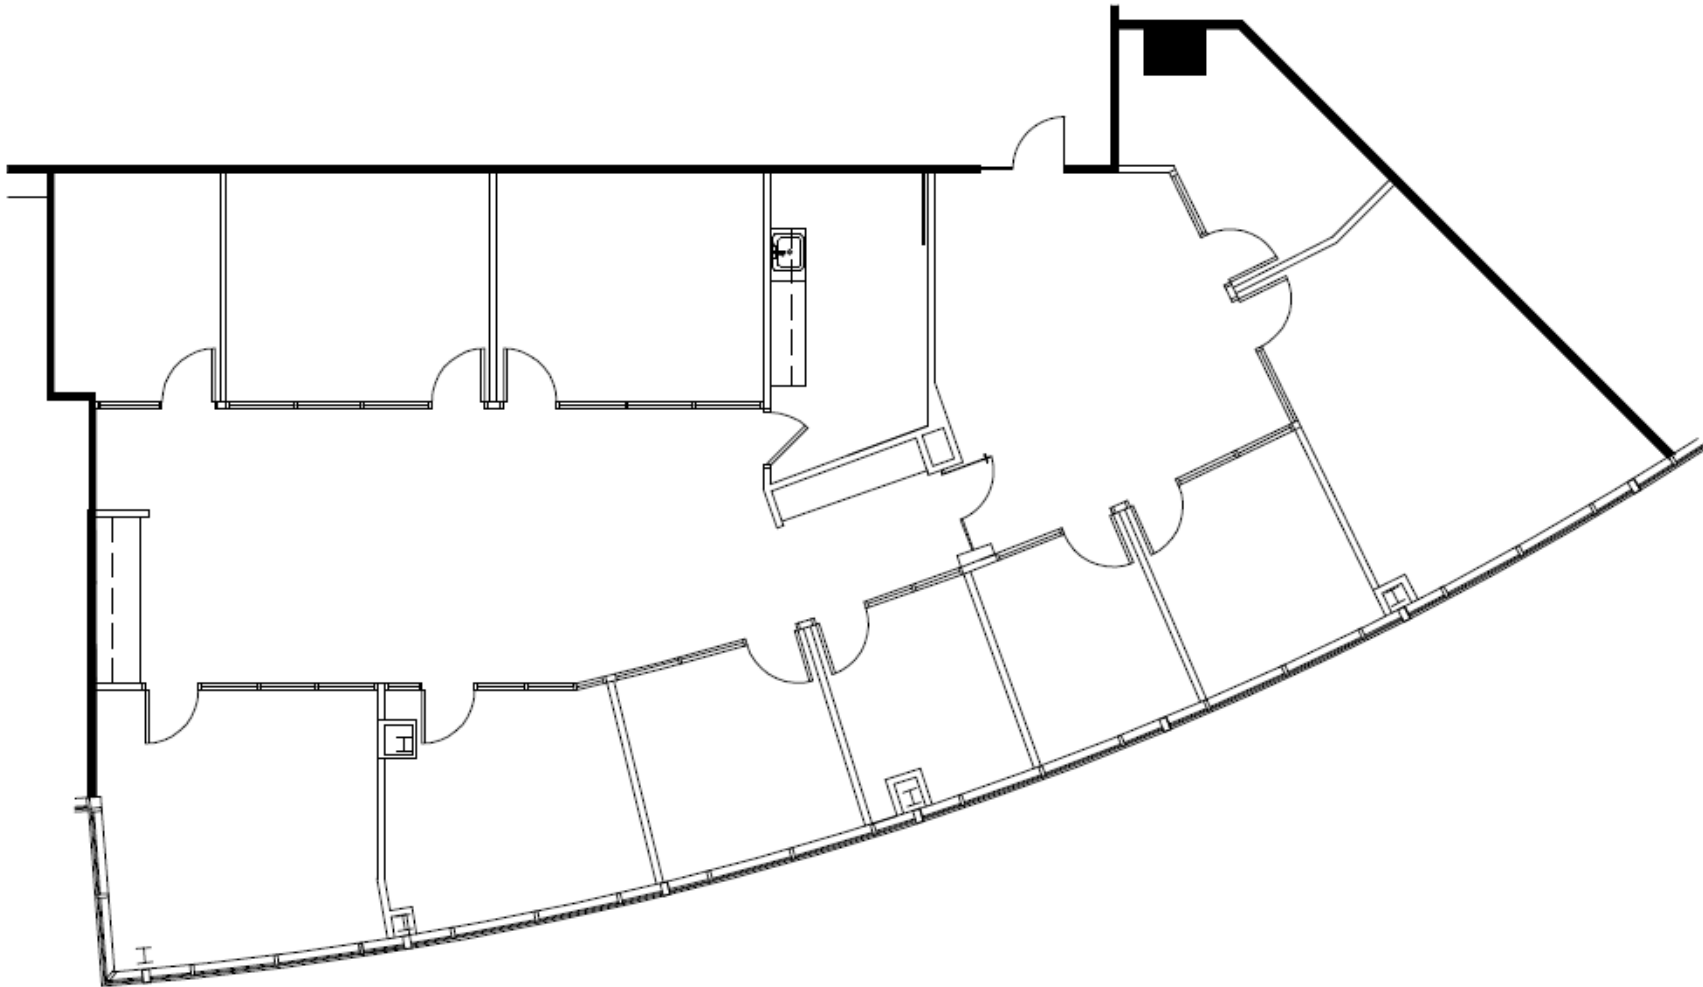

# SUITE 625

HARRIS - FLOOR 6

13024 Ballantyne Corporate Place

3,720 RSF

3,166 USF

Scale: 3/32" = 1'0"

KEY PLAN

NORTHWOOD  
OFFICE 