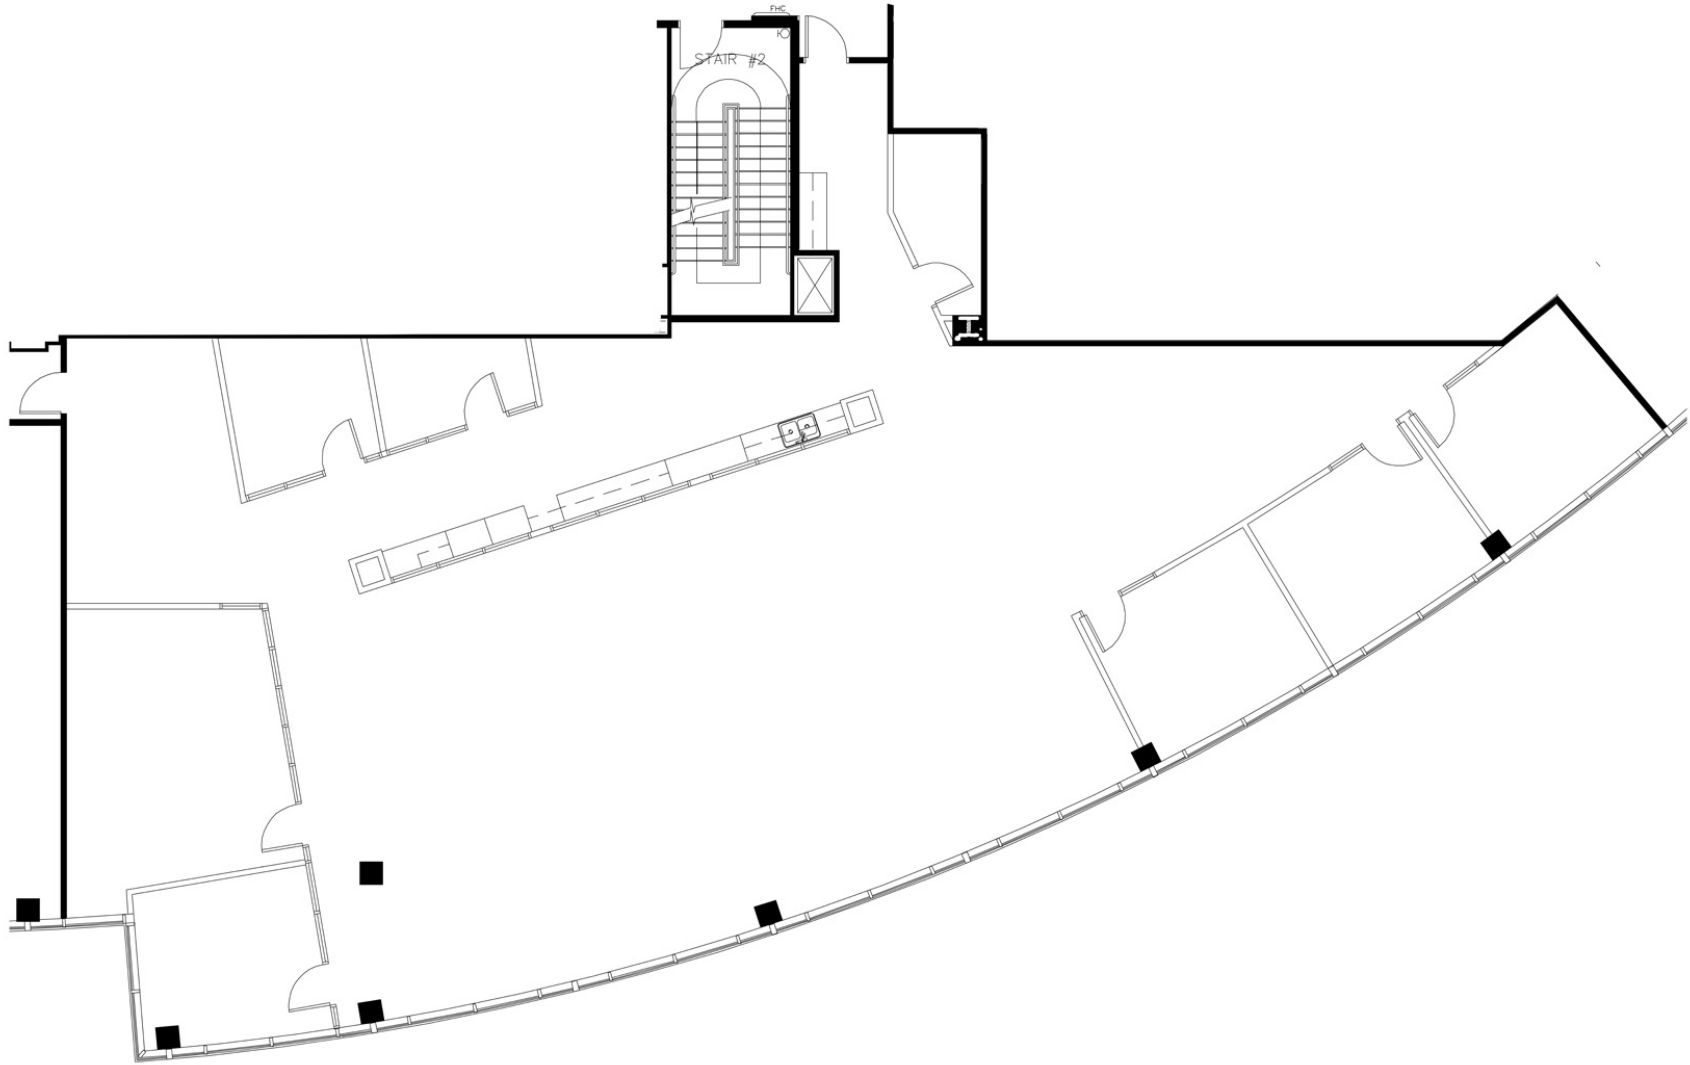

# SUITE 575

HARRIS - FLOOR 5

13024 Ballantyne Corporate Place

5,317 RSF

4,525 USF

Scale: 3/32" = 1'0"

KEY PLAN