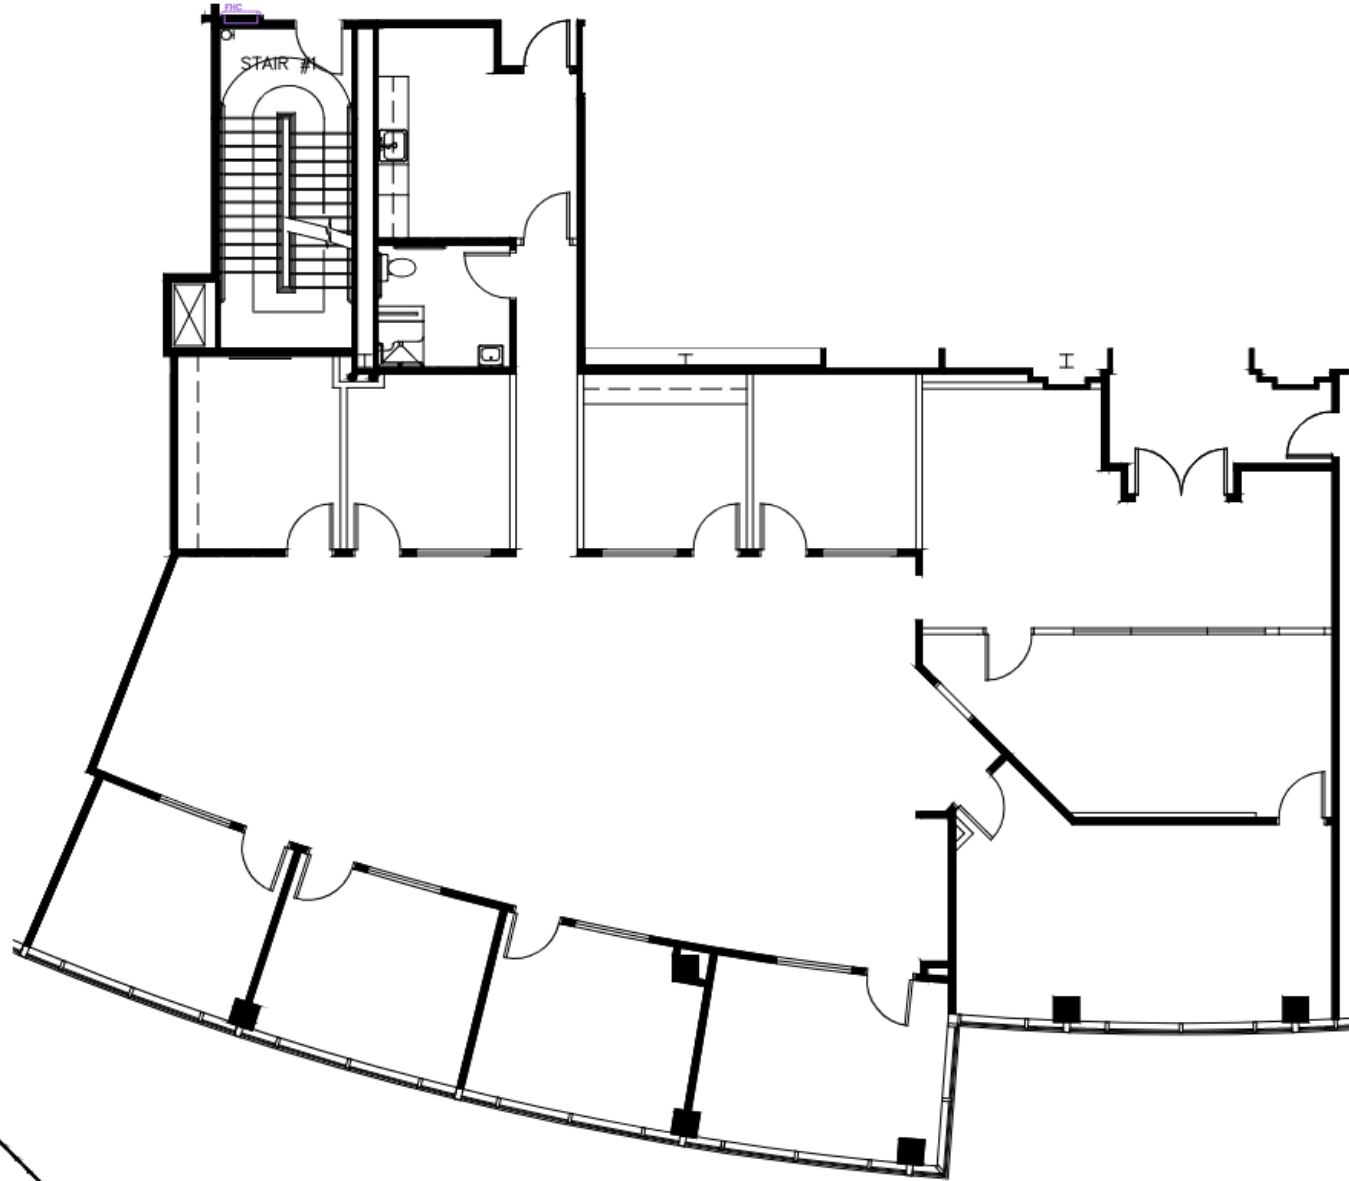

SUITE 500

HARRIS - FLOOR 5

13024 Ballantyne Corporate Place

4,557 RSF

3,878 USF

Scale: 3/32" = 1'0"

NORTHWOOD OFFICE 

 SMITH HARRIS DESIGN ASSOCIATES