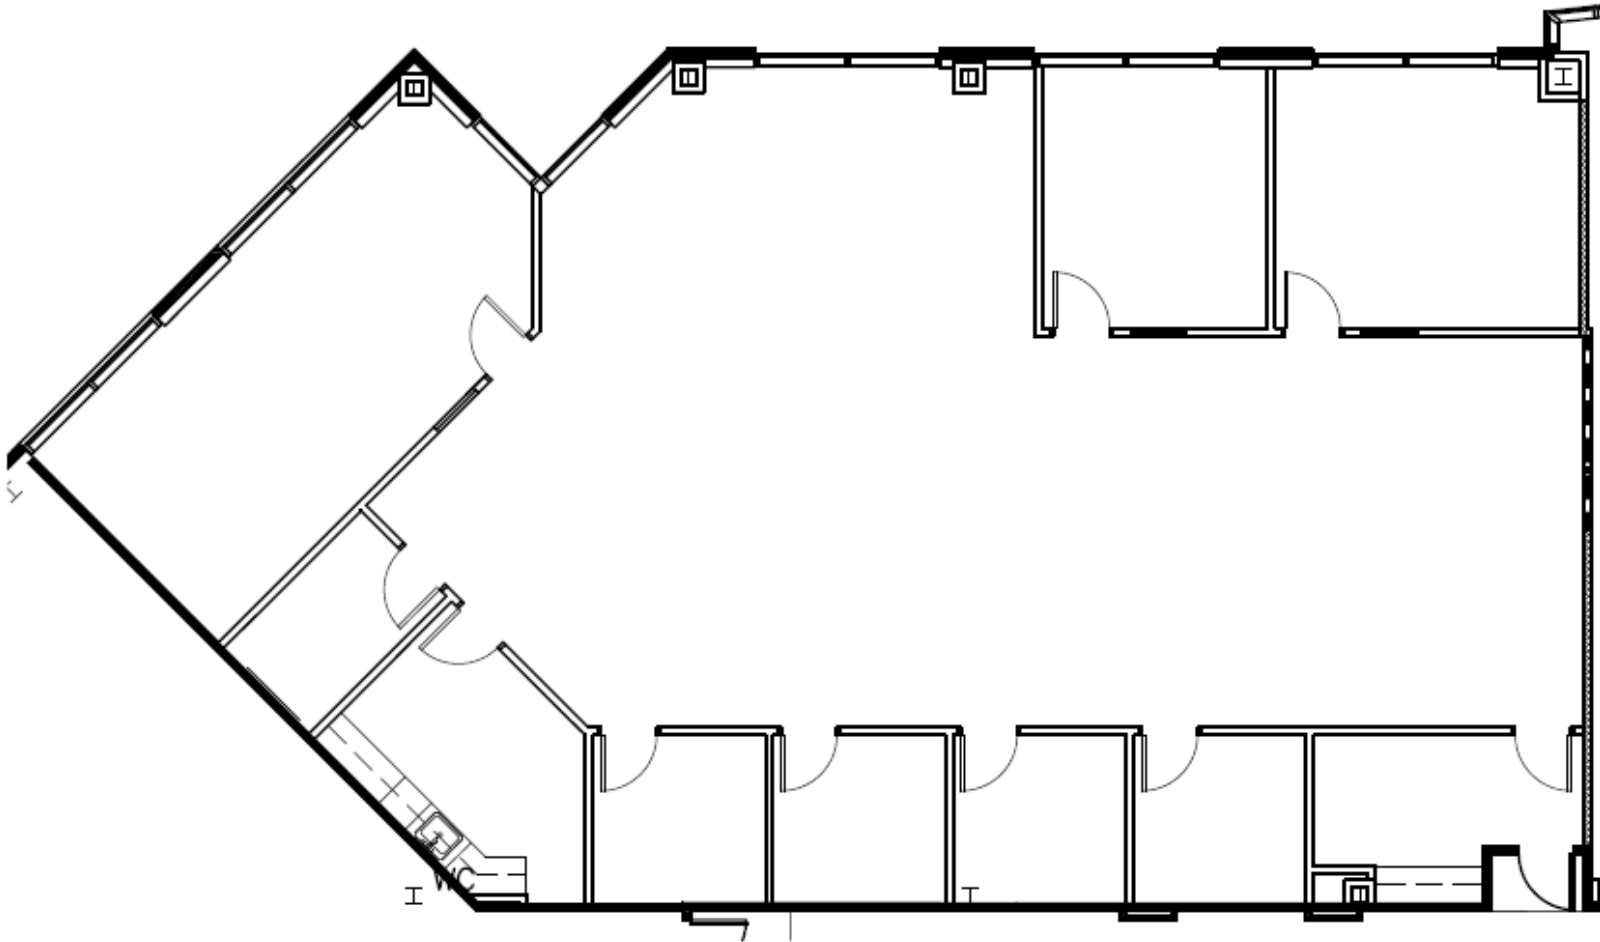

SUITE 435

HARRIS - FLOOR 4

13024 Ballantyne Corporate Place

3,808 RSF

3,241 USF

Scale: 3/32" = 1'0"

NORTHWOOD OFFICE 

SMITH HARRIS DESIGN ASSOCIATES 