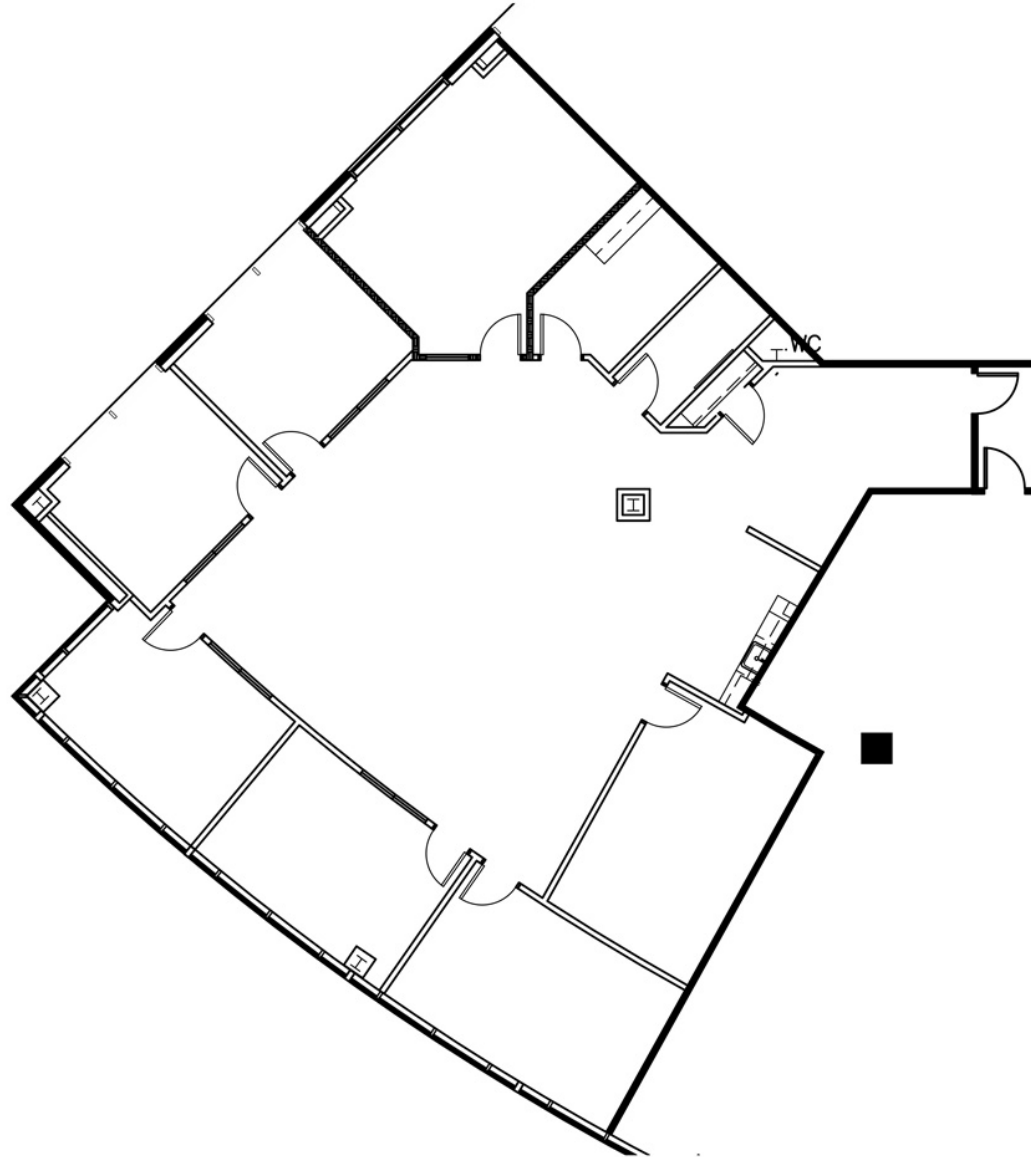

# SUITE 425

HARRIS - FLOOR 4

13024 Ballantyne Corporate Place

3,670 RSF

3,123 USF

Scale: 3/32" = 1'0"

KEY PLAN