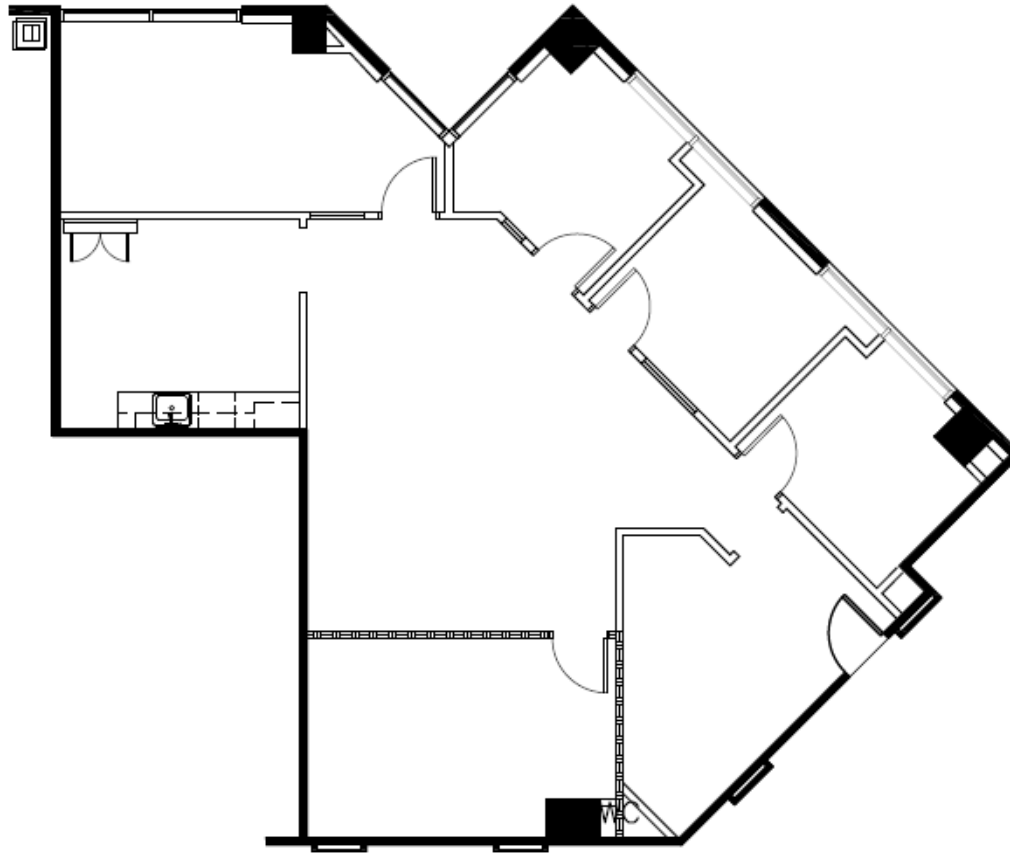

SUITE 410

HARRIS - FLOOR 4

13024 Ballantyne Corporate Place

1,818 RSF

1,547 USF

Scale: 1/8" = 1'0"

KEY PLAN