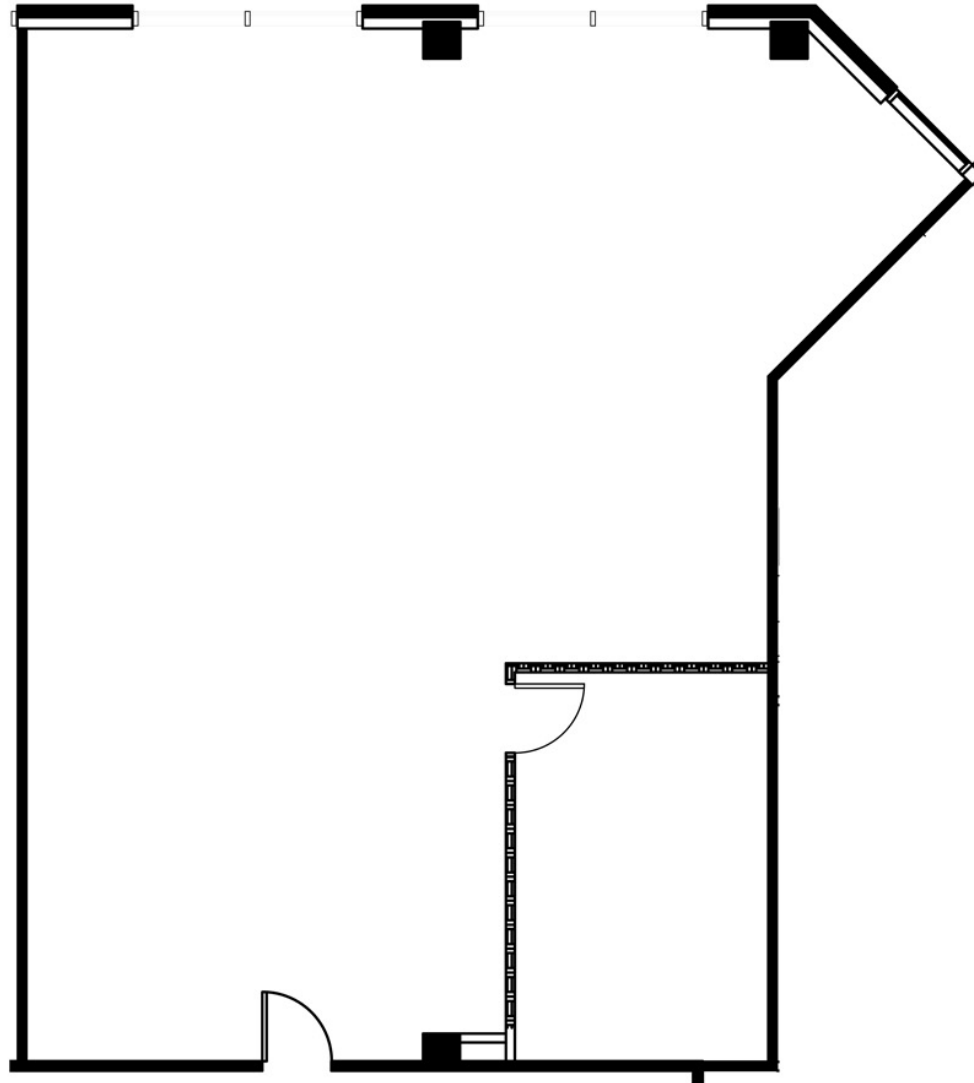

SUITE 375

HARRIS - FLOOR 3

13024 Ballantyne Corporate Place

1,818 RSF

1,547 USF

Scale: 1/8" = 1'0"

KEY PLAN