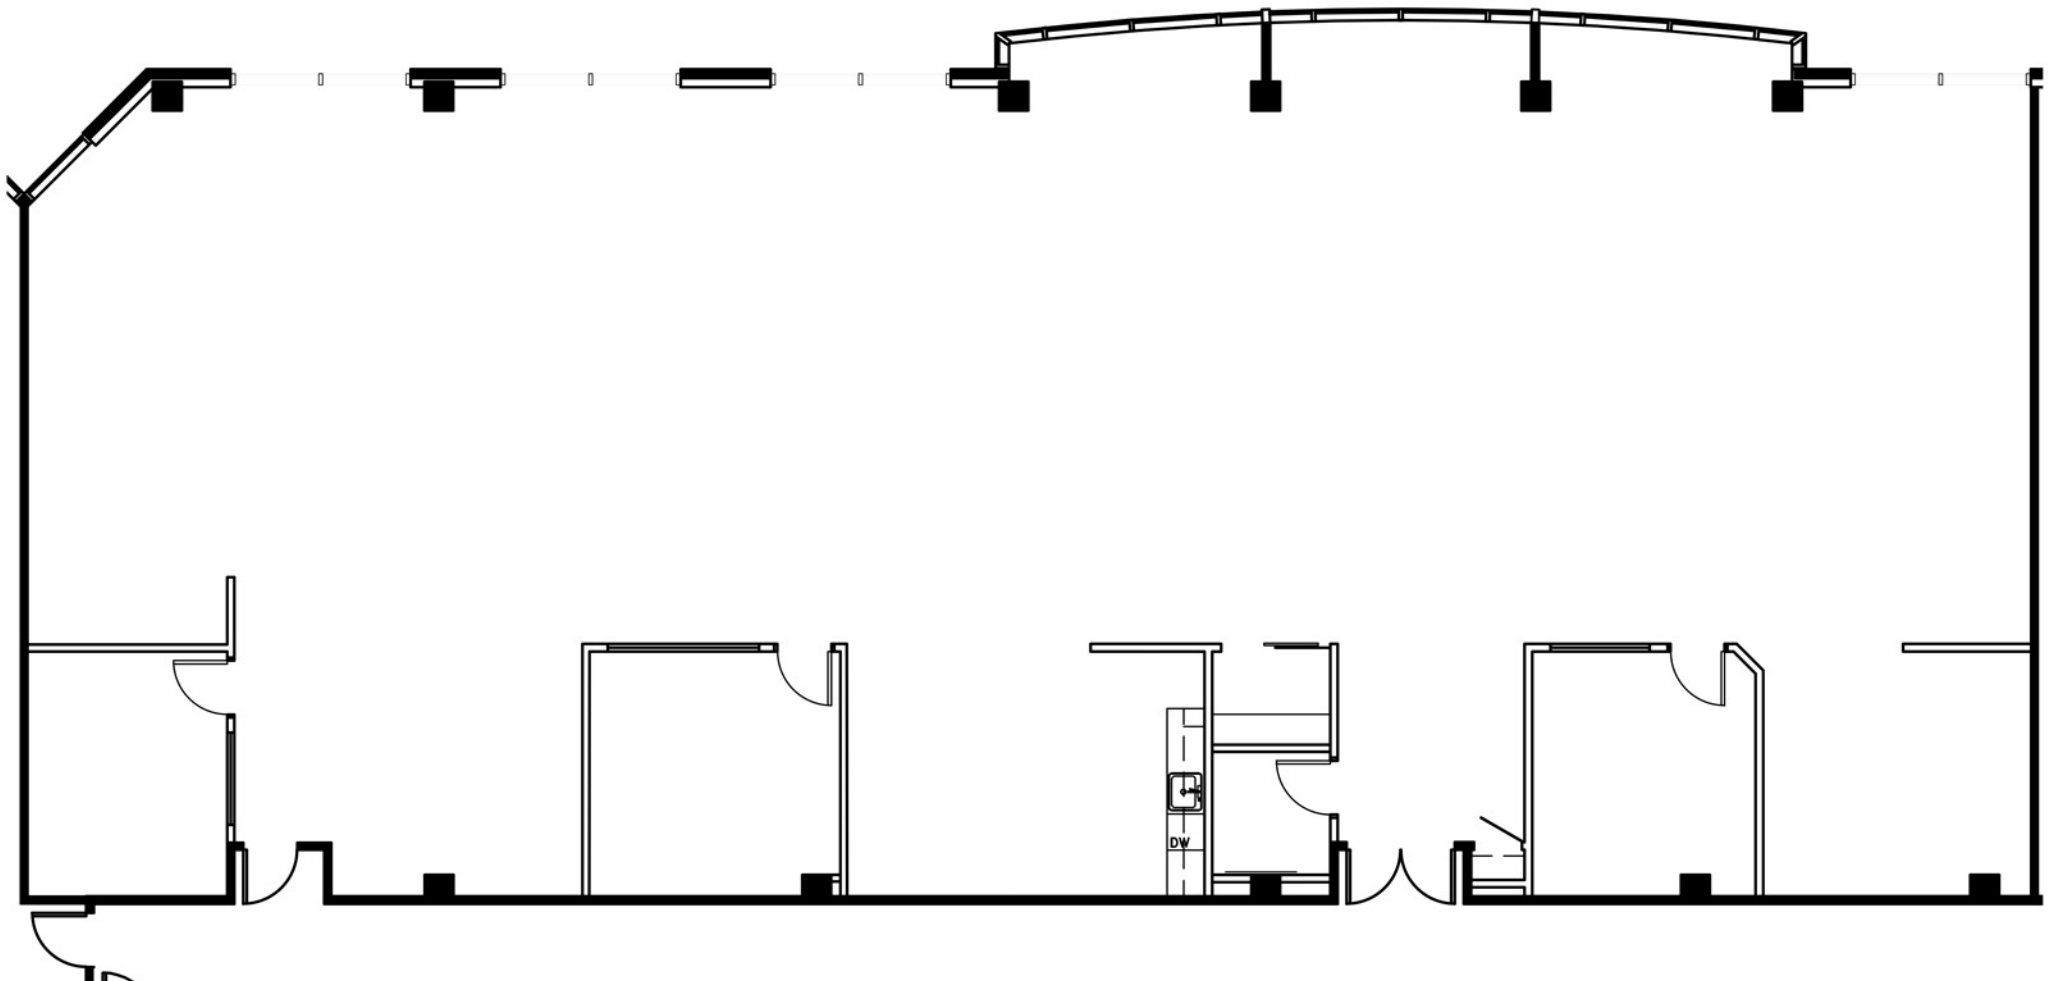

SUITE 350

HARRIS - FLOOR 3

13024 Ballantyne Corporate Place

6,088 RSF

5,181 USF

Scale: 3/32" = 1'0"

KEY PLAN