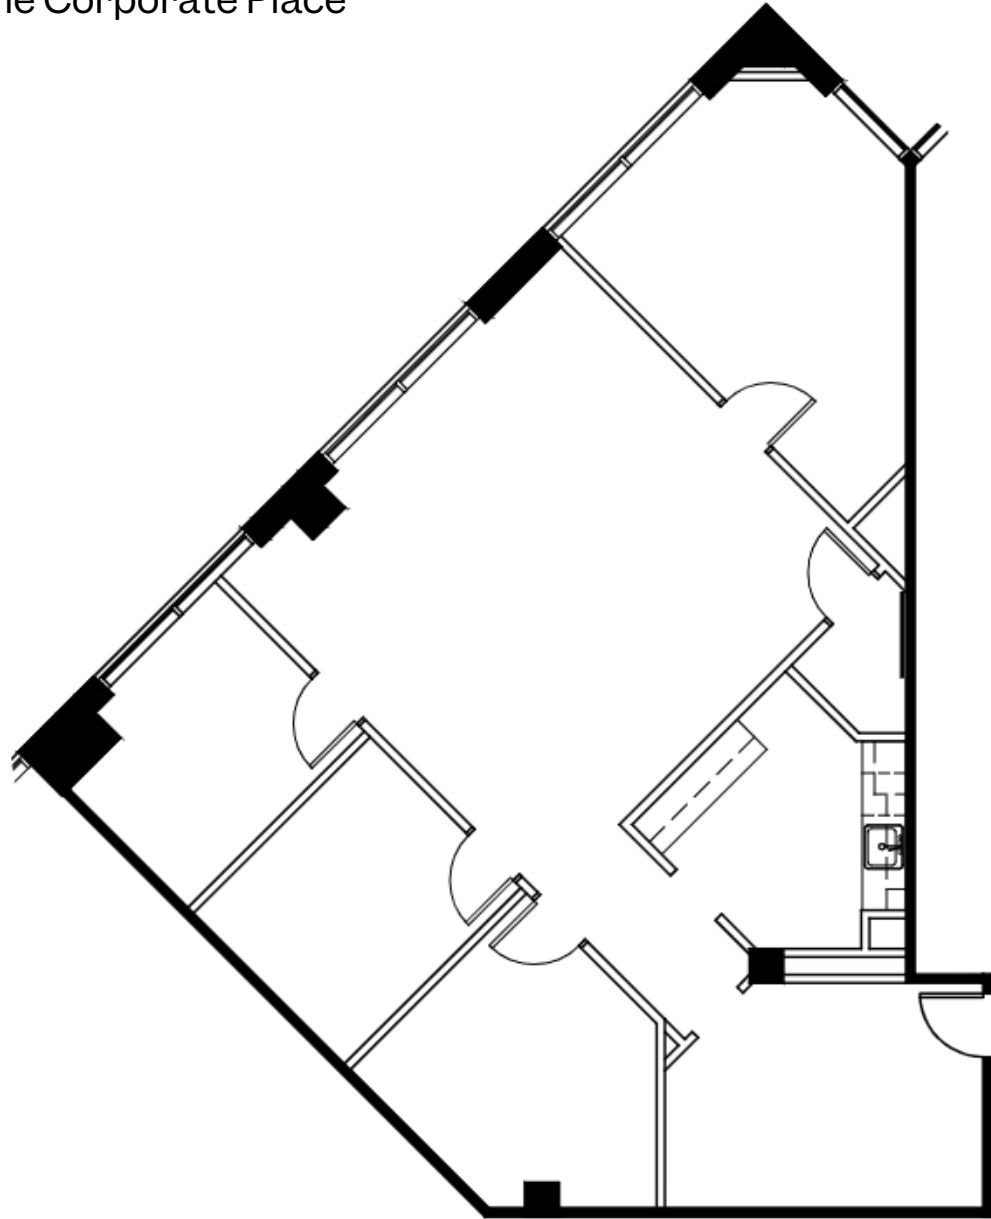

SUITE 320

HARRIS - FLOOR 3

13024 Ballantyne Corporate Place

1,779 RSF

1,514 USF

Scale: 1/8" = 1'0"

KEY PLAN