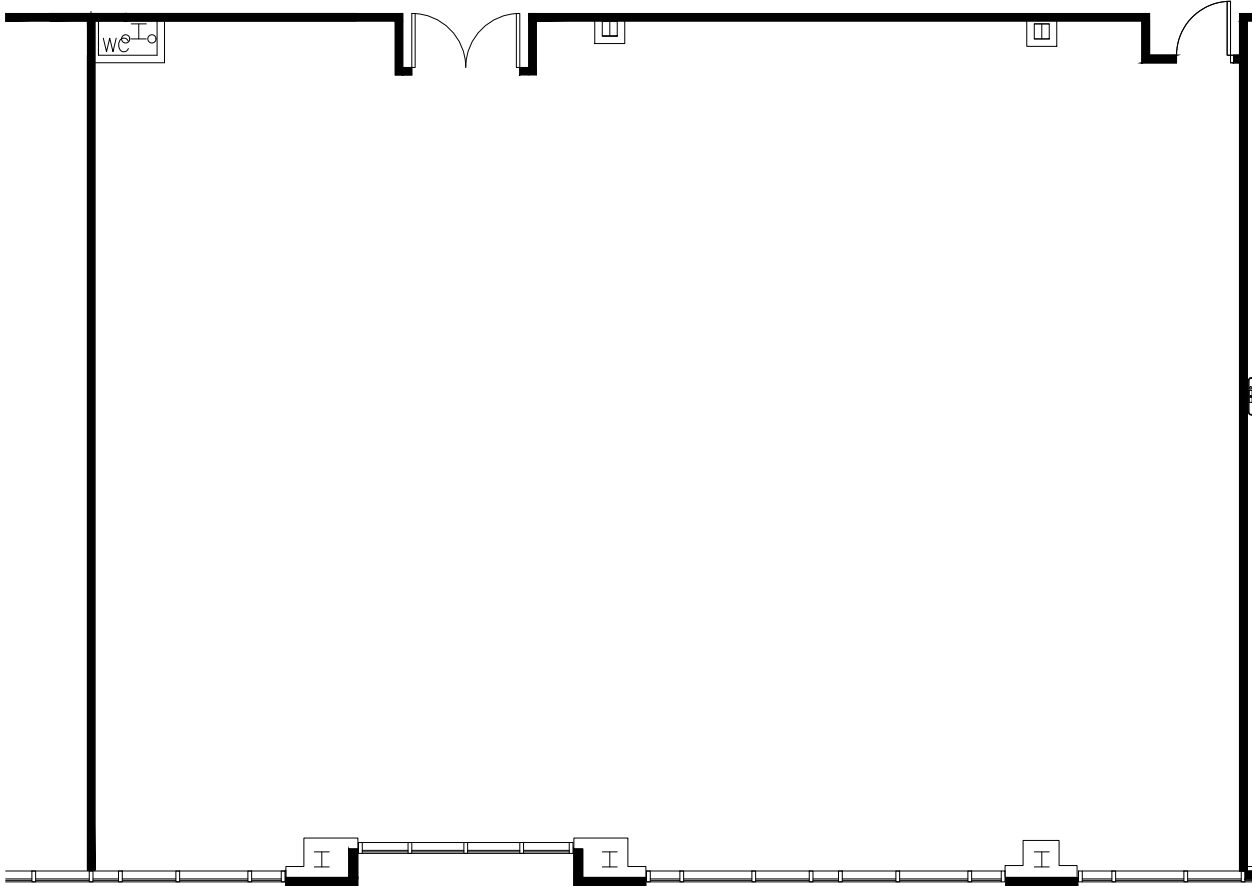

SUITE 425

EVERETT - FLOOR 4

11525 North Community House Road

3,547 RSF

3,019 USF

Not to Scale

KEY PLAN

NORTHWOOD
OFFICE