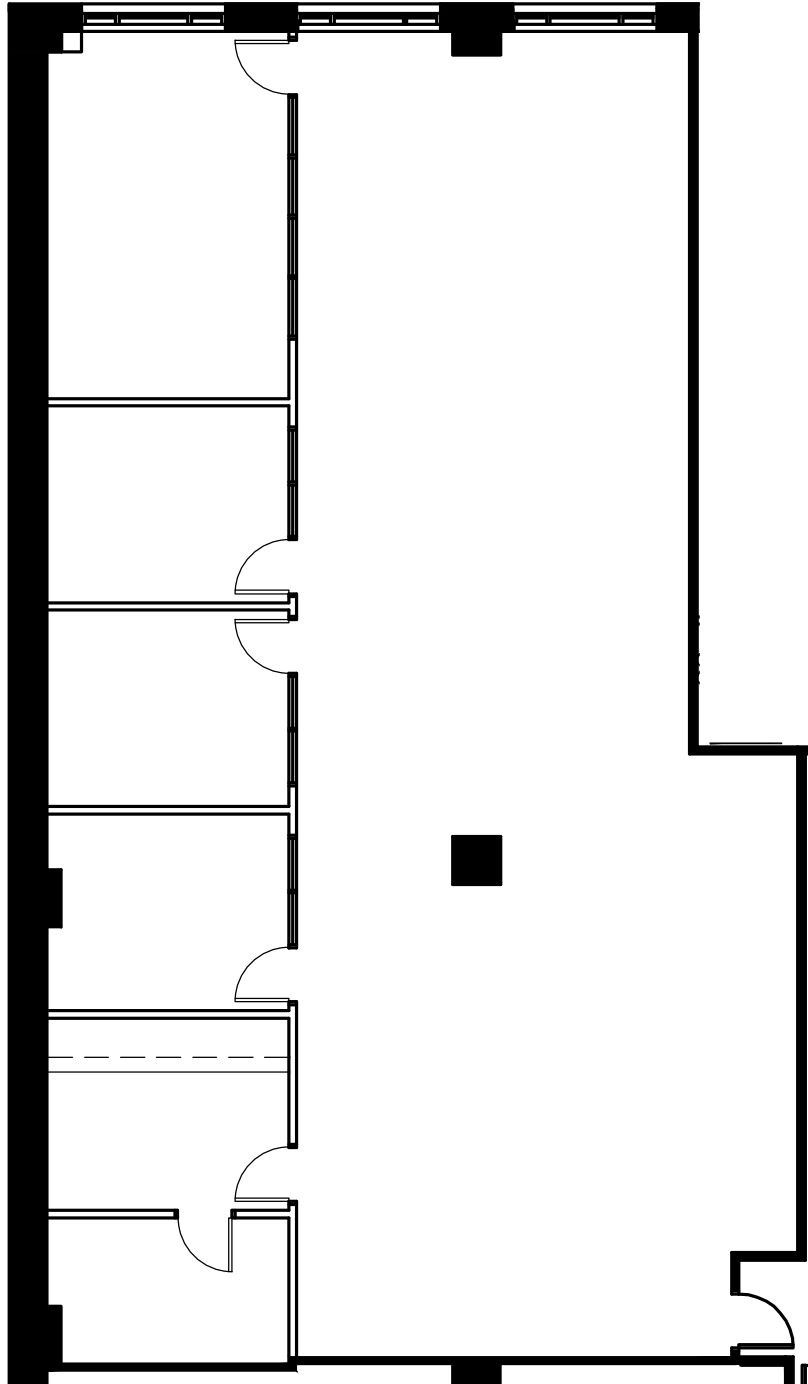

SUITE 125
EVERETT BUILDING - FLOOR 1
11525 North Community House Road

3,617 RSF
3,014 USF
Scale: 3/32" = 1'-0"

KEY PLAN

NORTHWOOD
OFFICE

**SMITH
HARRIS**
DESIGN
associates