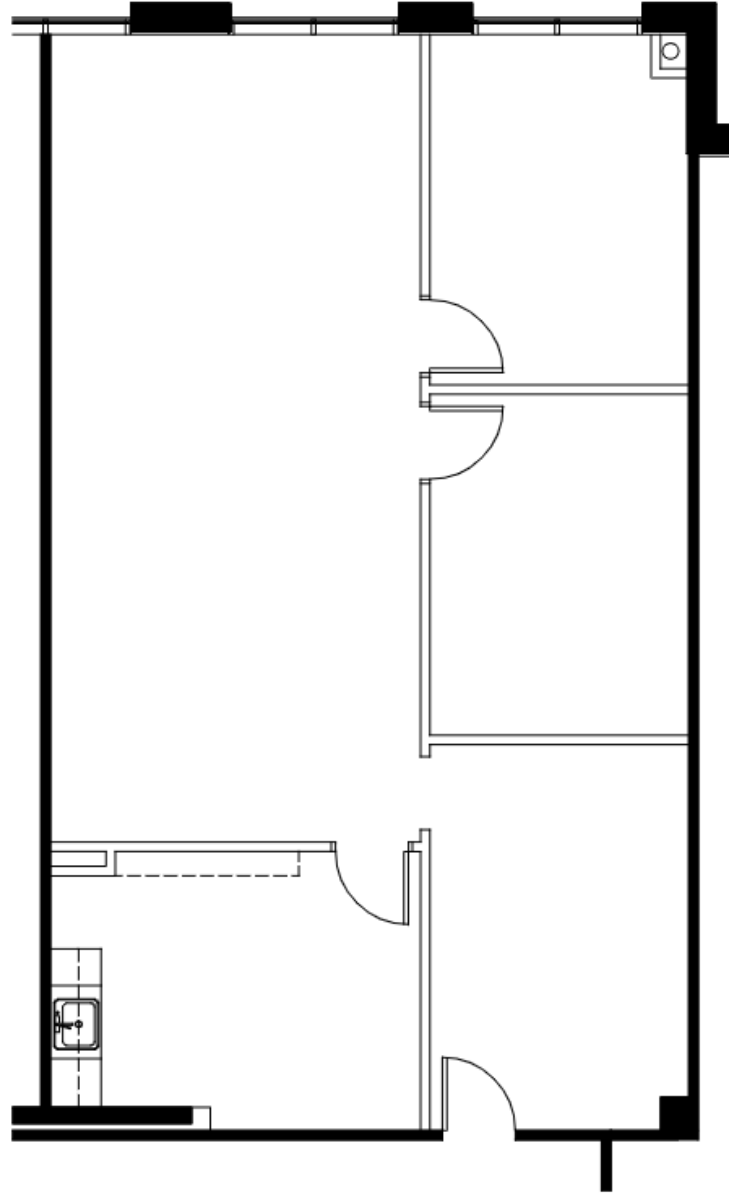

SUITE 115

CURRAN - FLOOR 1

13950 Ballantyne Corporate Place

1,398 RSF

1,205 USF

Scale: 1/8" = 1'0"

KEY PLAN

NORTHWOOD
OFFICE 