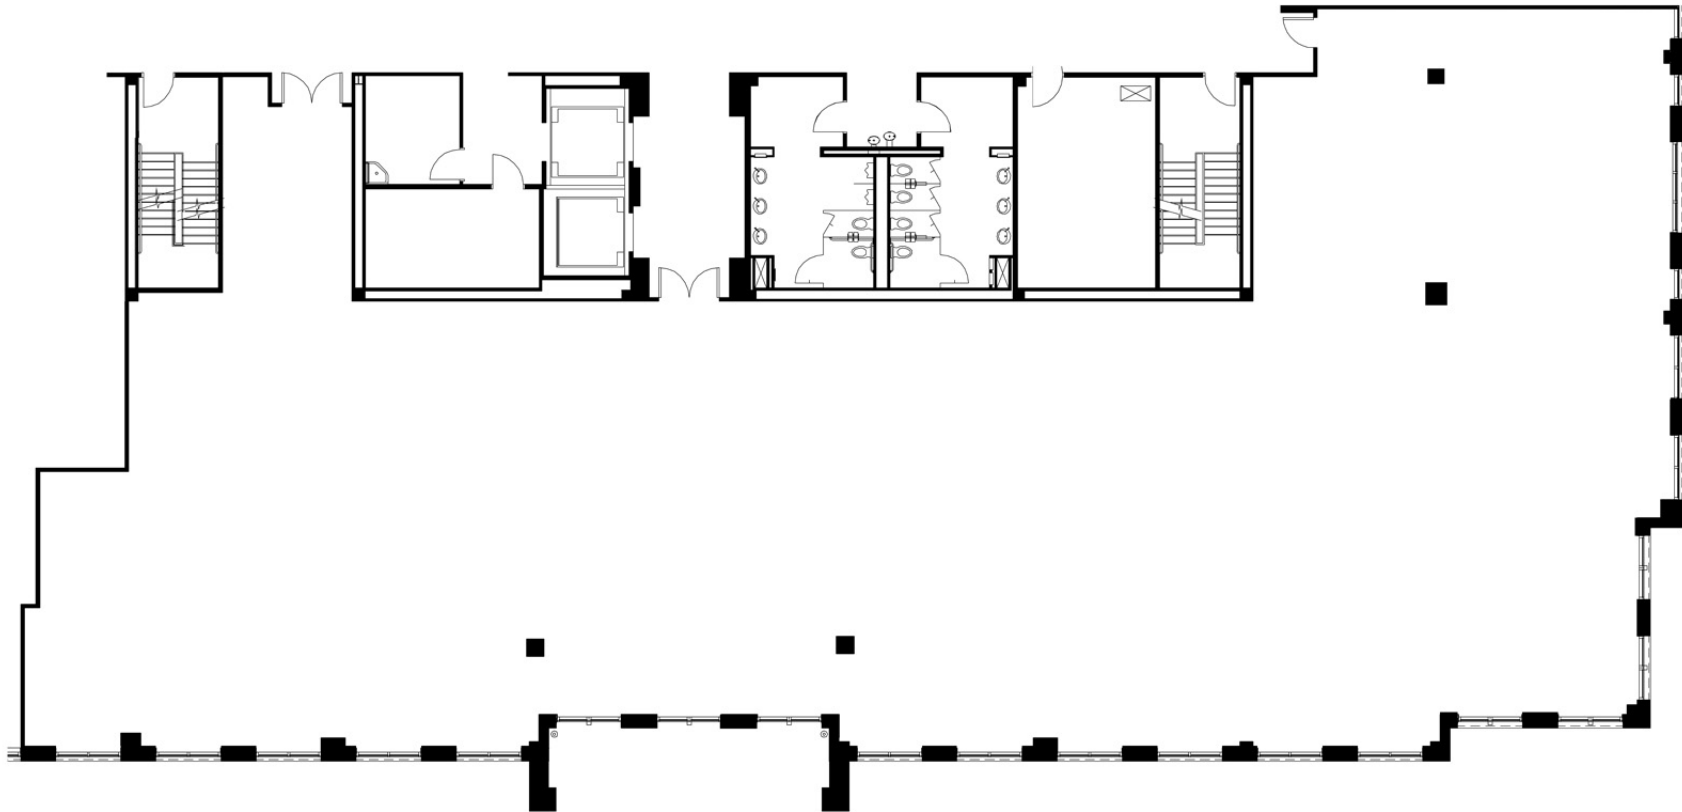

SUITE 400

BRIXHAM GREEN ONE - FLOOR 4

15801 Brixham Hill Avenue

9,873 RSF

8,511 USF

Scale: 1/16" = 1'0"

KEY PLAN

NORTHWOOD
OFFICE 